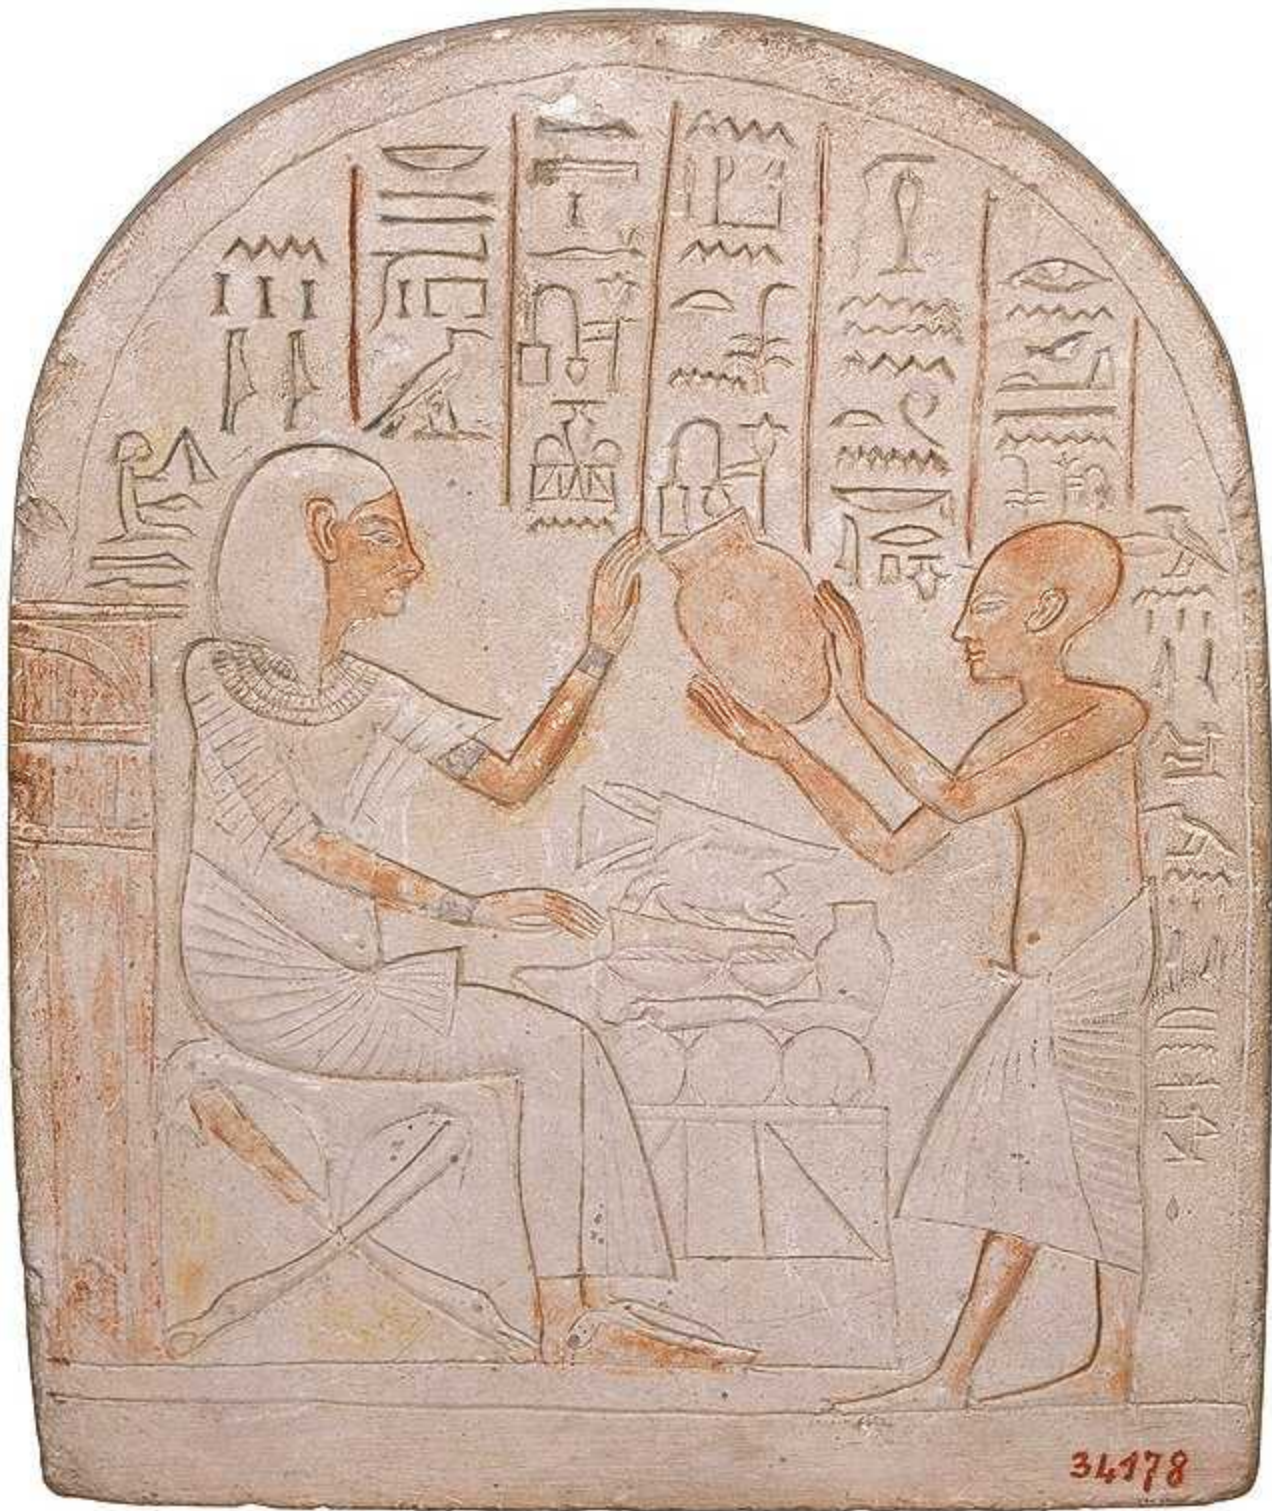

88053

J.70162

00:01:00

00:12:28

'00 12 28

00:02:26

00. 21. 00.

Hieroglyphic text arranged in vertical columns, likely a list of offerings or a record of the deceased's life. The text is written in black ink on a light tan background. The columns are separated by thin vertical lines. The text is arranged in a grid-like pattern, with each column containing a series of hieroglyphs. The text is oriented vertically, reading from top to bottom. The hieroglyphs are arranged in a regular, repeating pattern, suggesting a list or a record of items. The text is located in the lower half of the painting, below the scene of the seated and standing women.