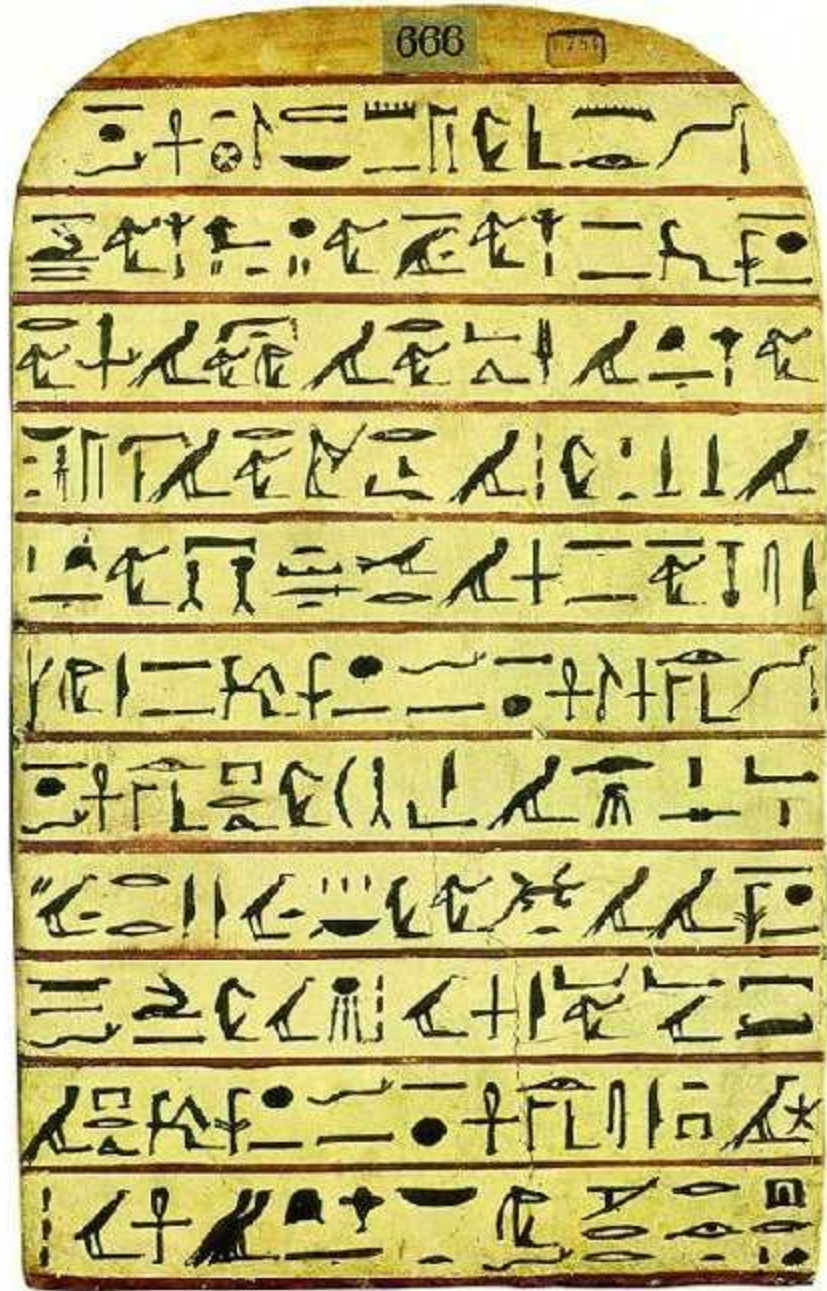

88053

J.70162

00:01:00

00:12:28

'00 12 28

00:02:26

00. 21. 00.

Hieroglyphic text arranged in vertical columns, likely a list of offerings or a record of the deceased's life. The text is written in black ink on a light tan background. The columns are separated by thin vertical lines. The text is arranged in a grid-like pattern, with each column containing a series of hieroglyphs. The text is oriented vertically, reading from top to bottom. The hieroglyphs are arranged in a regular, repeating pattern, suggesting a list or a record of items. The text is located in the lower half of the painting, below the scene of the seated and standing women.