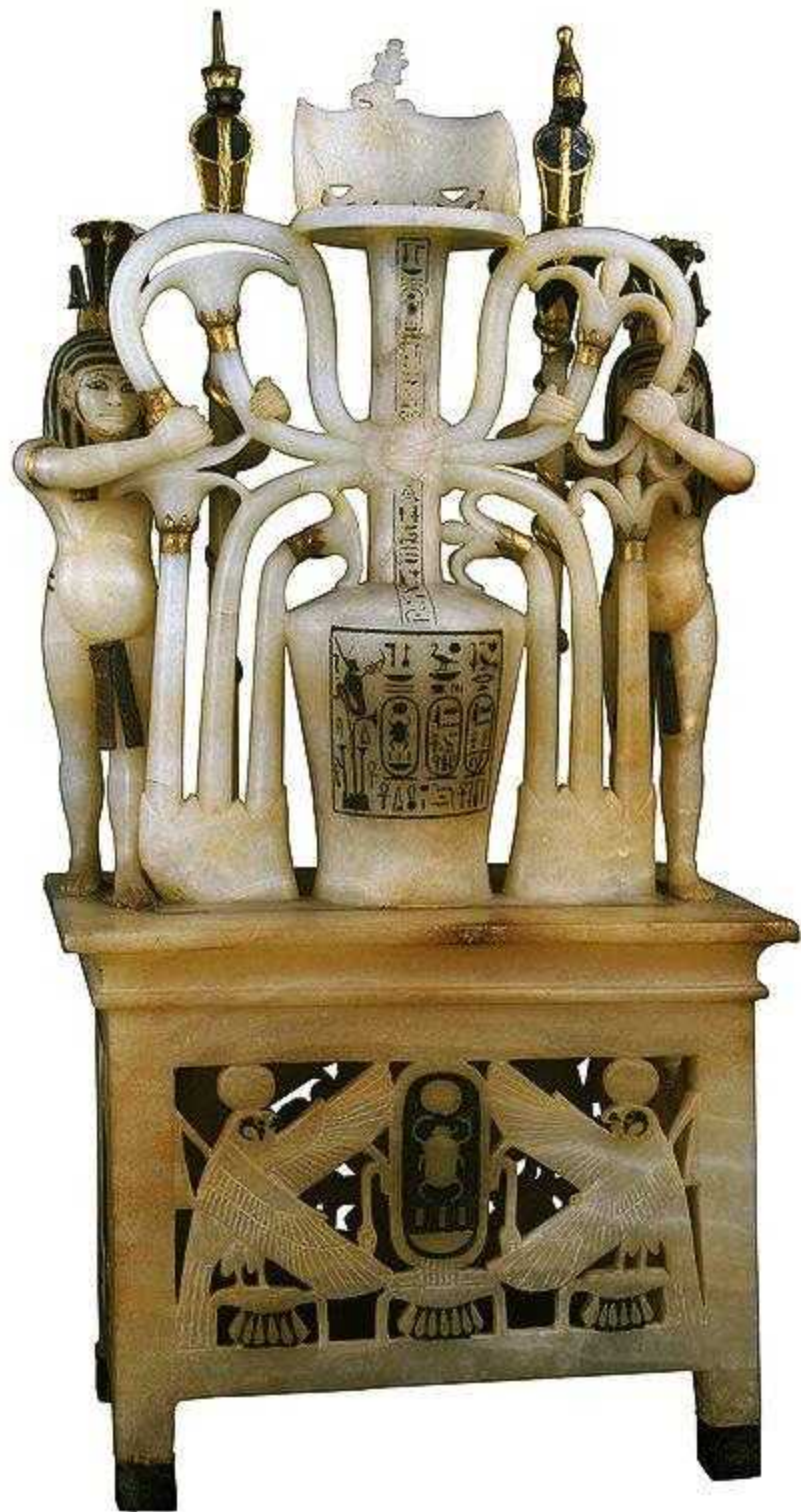

88053

J.70162

00:01:00

00:12:28

'00 12 28

00:02:26

00. 21. 00.

Hieroglyphic text arranged in vertical columns, likely a list of offerings or a record of the deceased's life. The text is written in black ink on a light tan background. The columns are separated by thin vertical lines. The text is arranged in a grid-like pattern, with each column containing a series of hieroglyphs. The text is oriented vertically, reading from top to bottom. The hieroglyphs are arranged in a regular, repeating pattern, suggesting a list or a record of items. The text is located in the lower half of the painting, below the scene of the seated and standing women.