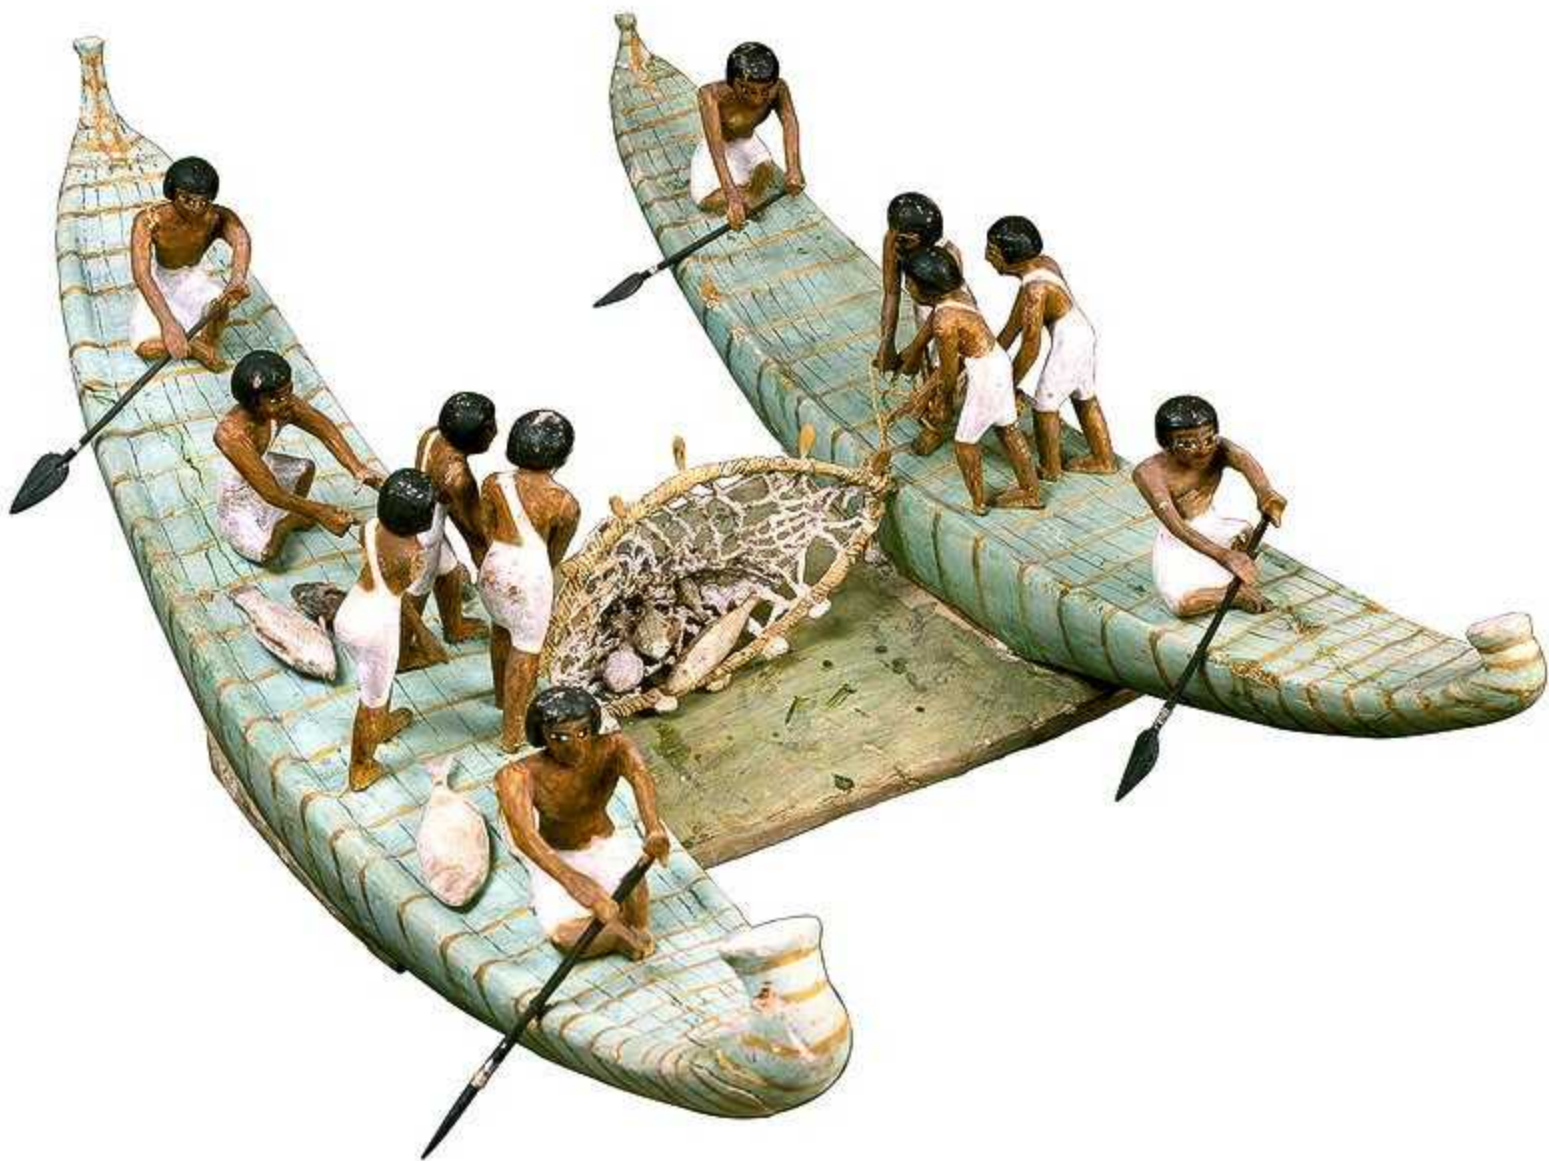

88053

J.70162

00:01:00

00:12:28

'00 12 28

00:02:26

00. 21. 00.

Hieroglyphic text arranged in vertical columns, likely a list of offerings or a record of the deceased's life. The text is written in black ink on a light tan background. The columns are separated by thin vertical lines. The text is arranged in a grid-like pattern, with each column containing a series of hieroglyphs. The text is oriented vertically, reading from top to bottom. The hieroglyphs are arranged in a regular, repeating pattern, suggesting a list or a record of items. The text is located in the lower half of the painting, below the scene of the seated and standing women.