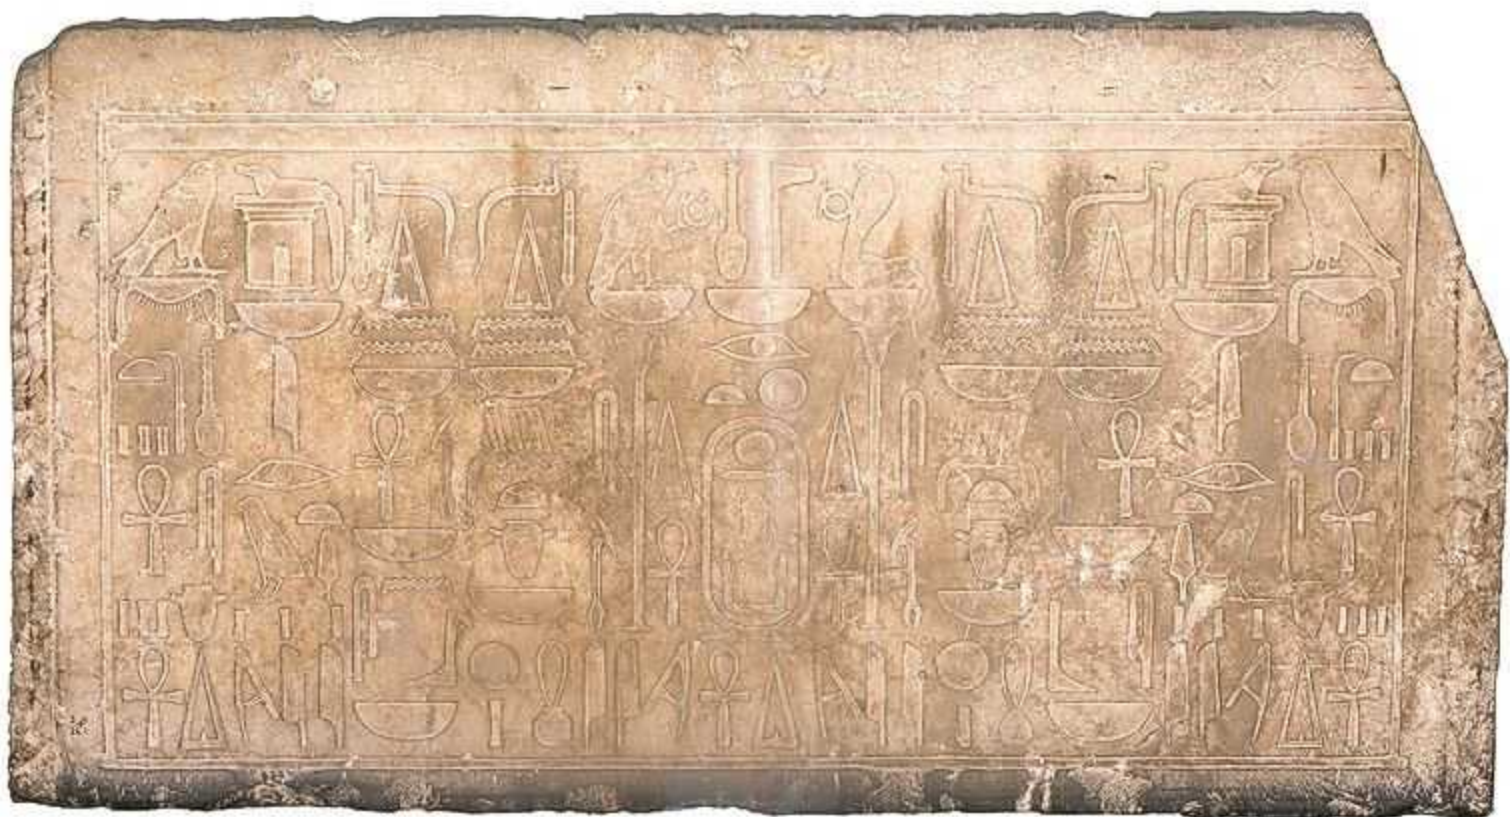

88053

J.70162

00:01:00

00:12:28

'00 12 28

00:02:26

00. 21. 00.

Hieroglyphic text arranged in vertical columns, likely a list of offerings or a record of the deceased's life. The text is written in black ink on a light tan background. The columns are separated by thin vertical lines. The text is arranged in a grid-like pattern, with each column containing a series of hieroglyphs. The text is oriented vertically, reading from top to bottom. The hieroglyphs are arranged in a regular, repeating pattern, suggesting a list or a record of items. The text is located in the lower half of the painting, below the scene of the seated and standing women.