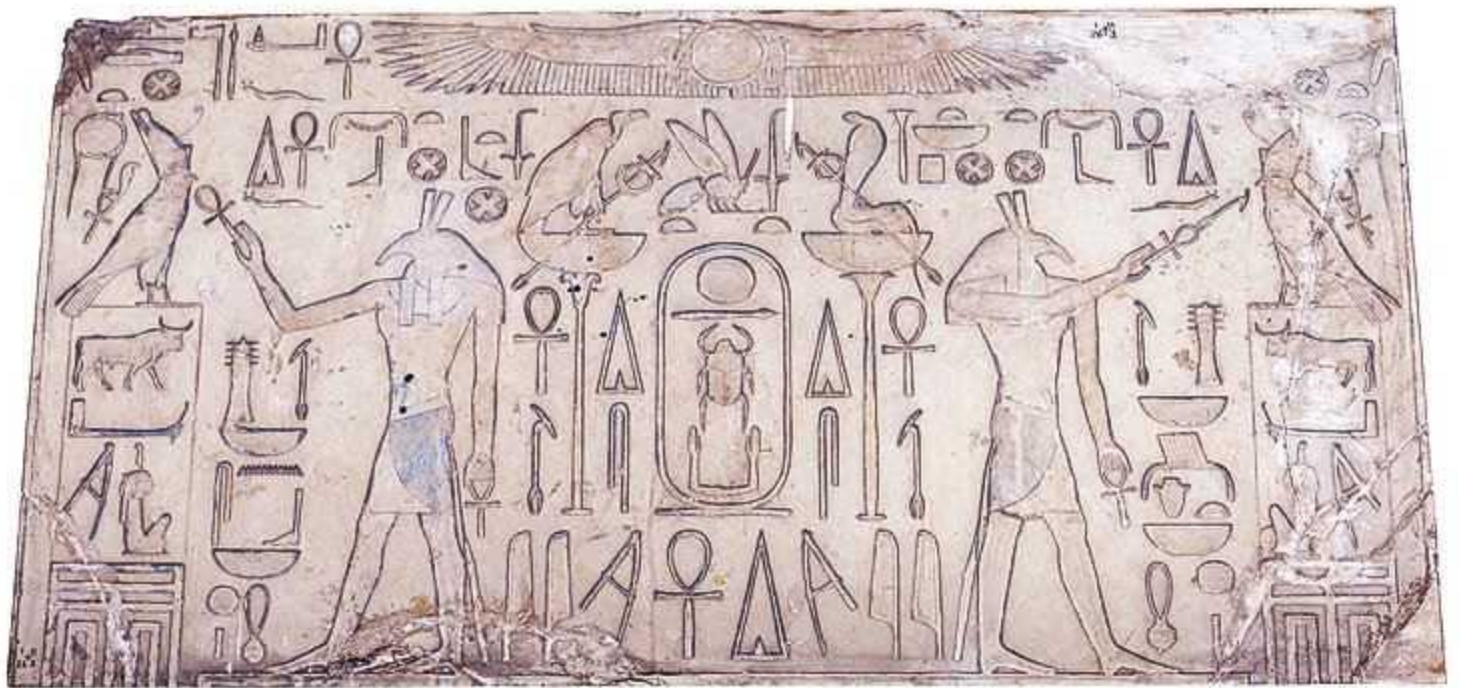

88053

J.70162

00:01:00

00:12:28

'00 12 28

00:02:26

00. 21. 00.

Hieroglyphic text arranged in vertical columns, likely a list of offerings or a record of the deceased's life. The text is written in black ink on a light tan background. The columns are separated by thin vertical lines. The text is arranged in a grid-like pattern, with each column containing a series of hieroglyphs. The text is oriented vertically, reading from top to bottom. The hieroglyphs are arranged in a regular, repeating pattern, suggesting a list or a record of items. The text is located in the lower half of the painting, below the scene of the seated and standing women.