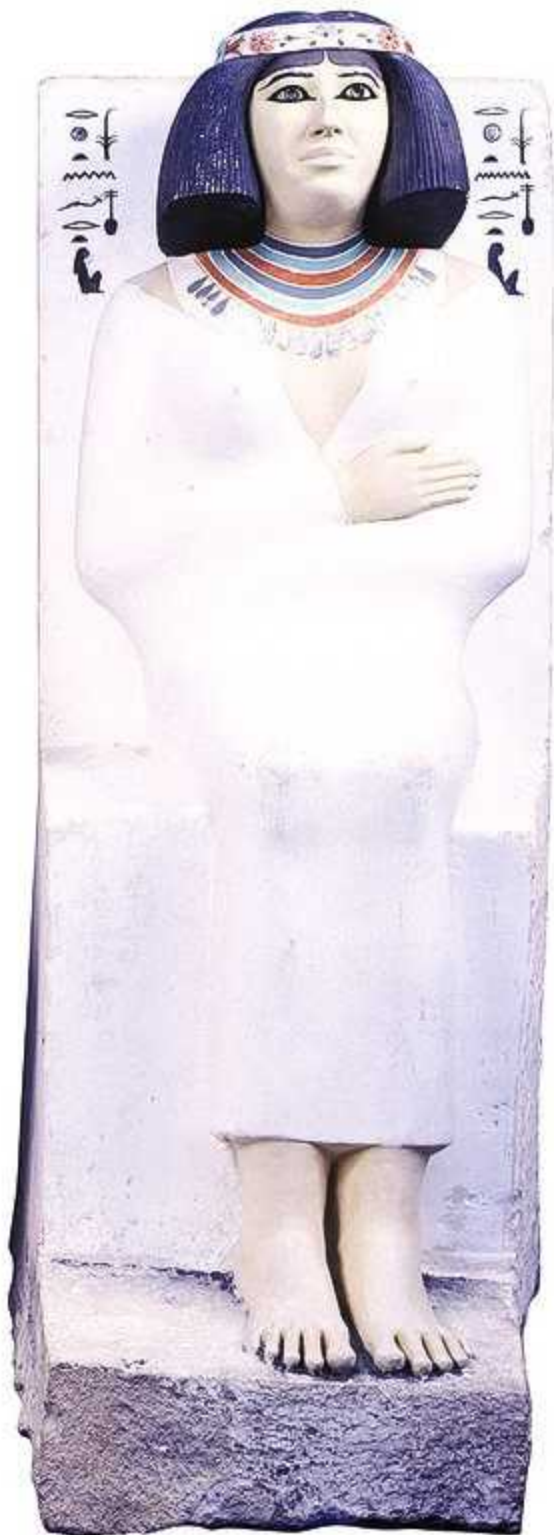

88053

J.70162

00:01:00

00:12:28

'00 12 28

00:02:26

00. 21. 00.

Hieroglyphic text arranged in vertical columns, likely a list of offerings or a record of the deceased's life. The text is written in black ink on a light tan background. The columns are separated by thin vertical lines. The text is arranged in a grid-like pattern, with each column containing a series of hieroglyphs. The text is oriented vertically, reading from top to bottom. The hieroglyphs are arranged in a regular, repeating pattern, suggesting a list or a record of items. The text is located in the lower half of the painting, below the scene of the seated and standing women.