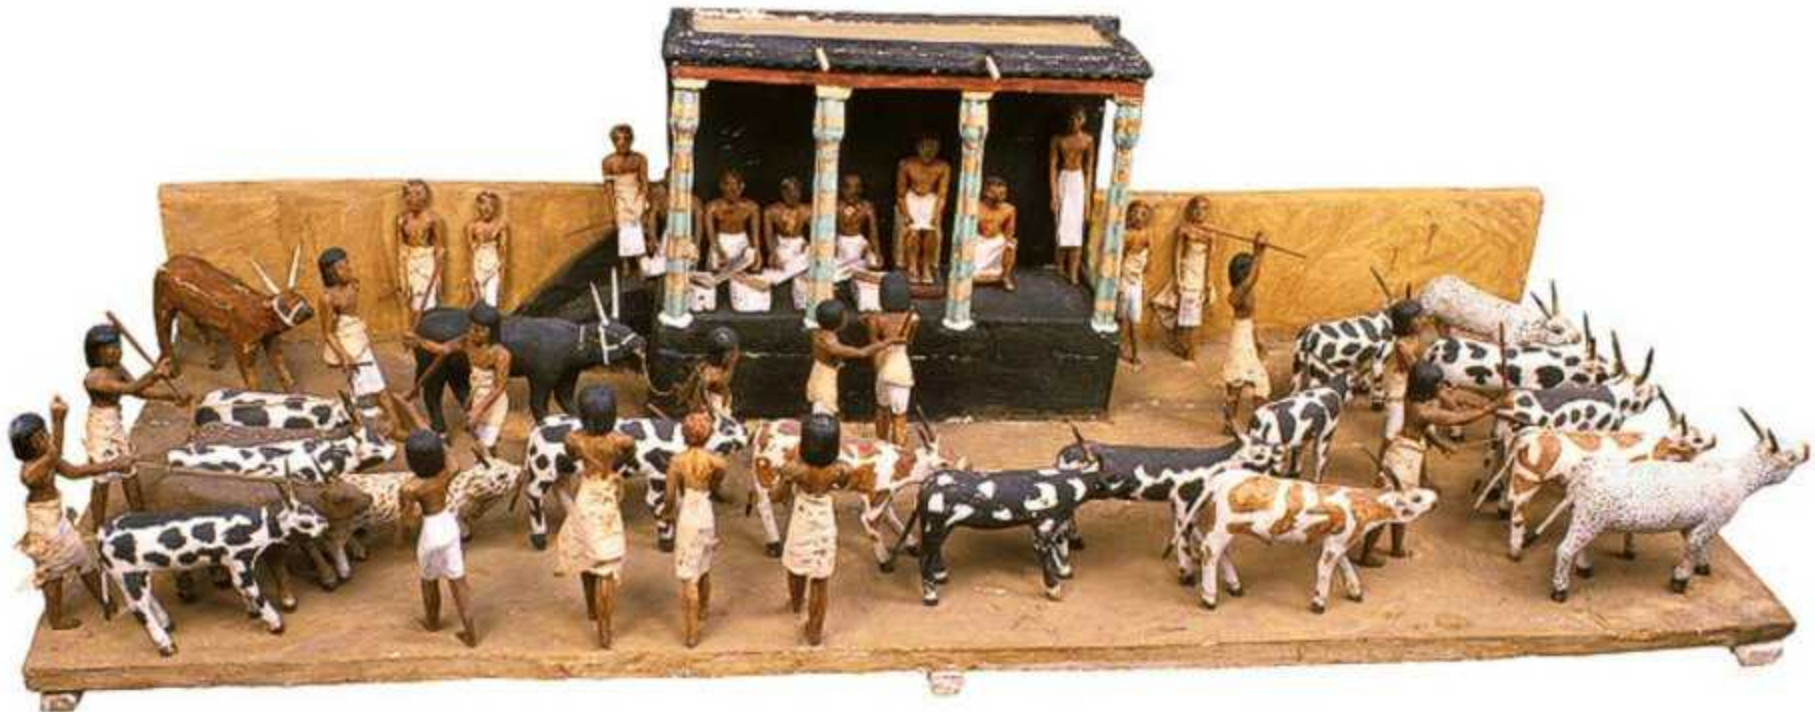

88053

J.70162

00:01:00

00:12:28

'00 12 28

00:02:26

00. 21. 00.

Hieroglyphic text arranged in vertical columns, likely a list of offerings or a record of the deceased's life. The text is written in black ink on a light tan background. The columns are separated by thin vertical lines. The text is arranged in a grid-like pattern, with each column containing a series of hieroglyphs. The text is oriented vertically, reading from top to bottom. The hieroglyphs are arranged in a regular, repeating pattern, suggesting a list or a record of items. The text is located in the lower half of the painting, below the scene of the seated and standing women.